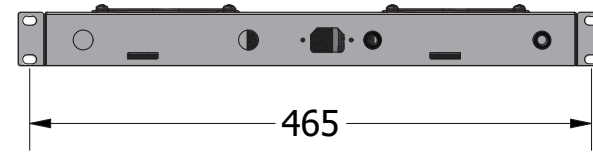

**COLOR CODE: RAL9005**

**COLOR CODE: RAL7035**

**Material**

1.2mm Steel

TECHNICAL DETAILS;

*Front View*

*Side View*

*Rear View*

*Top View*

*Bottom View*