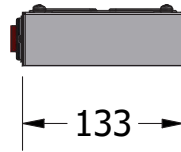

**COLOR CODE: RAL9005**

**COLOR CODE: RAL7035**

**Material**

1.2mm Steel

TECHNICAL DETAILS;

*Front View*

*Side View*

*Rear View*

*Top View*

*Bottom View*