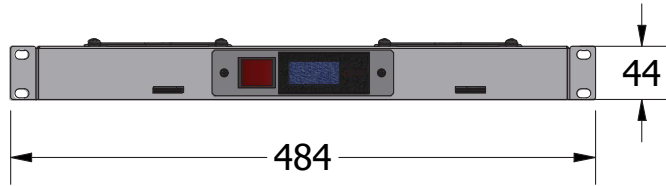

**COLOR CODE: RAL9005**

**COLOR CODE: RAL7035**

**Material**

1.2mm Steel

TECHNICAL DETAILS;

*Front View*

*Side View*

*Rear View*

*Top View*

*Bottom View*