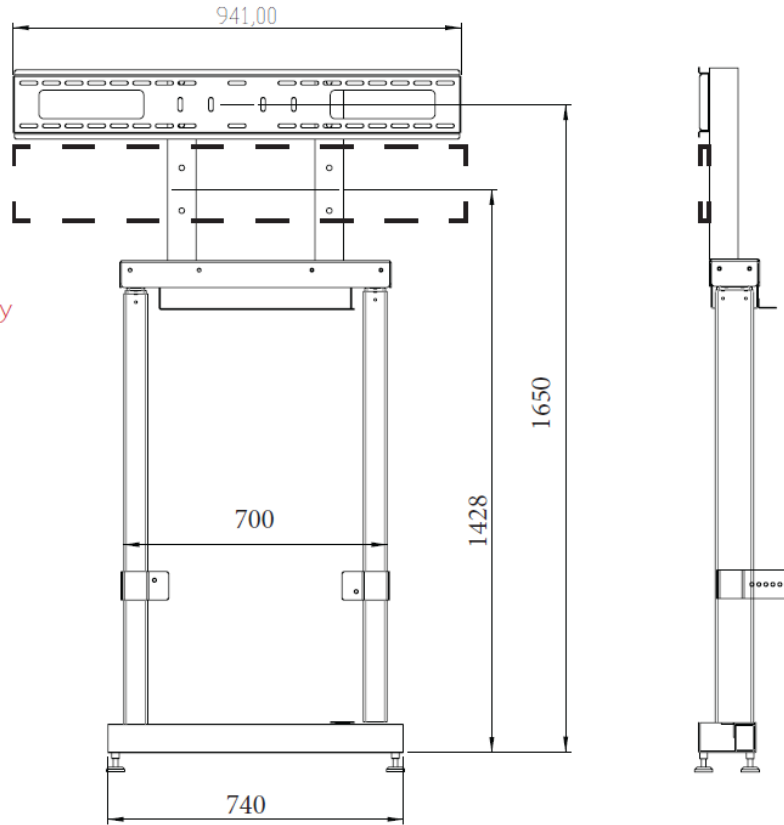

## VLFS32100W measurements

### TOP POSITION

Two different display  
installation plate  
fixing points //

### BOTTOM POSITION

Two different display  
installation plate  
fixing points //