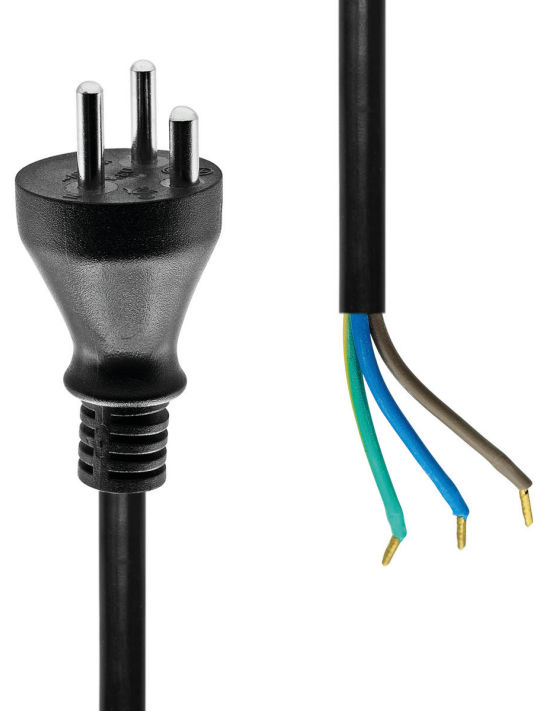

Type K to Open End Montage Power Cord

3m

Part no. PC-KOE-003-M

The ProXtend PC-KOE-003-M power cord is suited for montage situations and enables customization of a cable with a straight male type K connector on one end, and an open end on the other.

TYPE K

OPEN END

Cable Type	H05VV-F
Connector 1	Type K
Connector 1 Gender	Male
Connector 1 Form Factor	Straight
Connector 1 Lockable	No
Connector 2	Open End
Connector 2 Gender	/
Connector 2 Form Factor	/
Connector 2 Lockable	/
Suitable for use in Country/Region	Denmark & Greenland
Cable Length	3m
Cable Color	Black
Conductor Material	Copper
Jacket Material	Polyvinyl chloride (PVC)
Cable Core Size	1
Number of Cable Cores	3
Number of Conductors	32
Overload Protection	No
Input Voltage	250V
Input Current	16A
Operating Temperature	-15° - 60°C
Storage Temperature	-20° - 70°C
Certification	VDE, Demko
Sustainability Certificates	RoHS, REACH, LVD
Country of Origin	China
Plug and Play	No