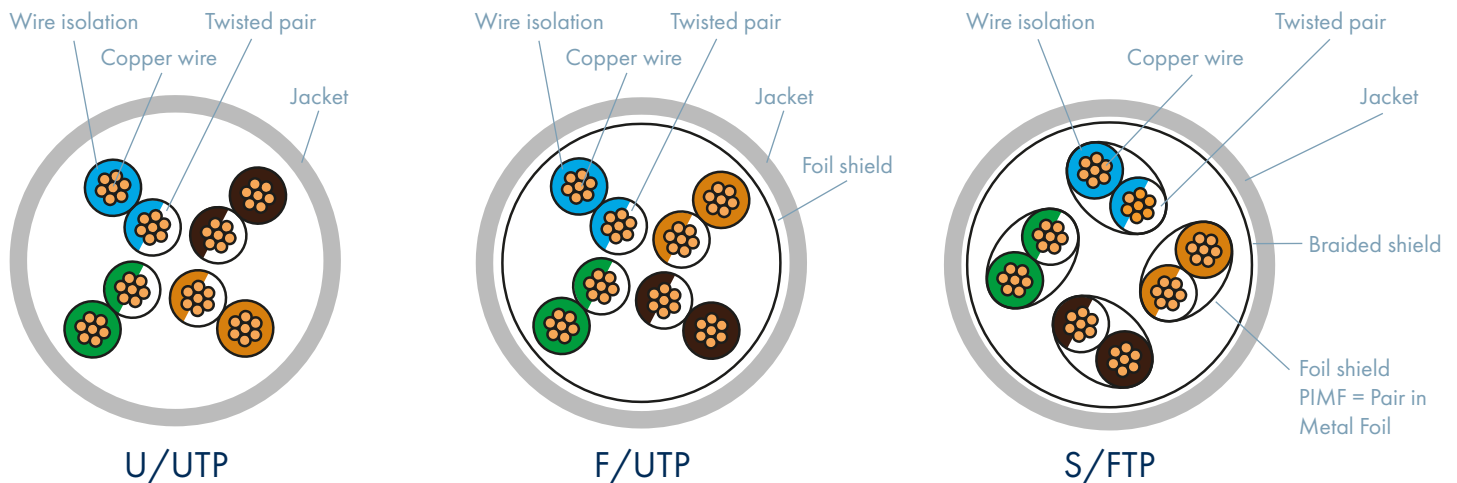

Twisted pair Network Cables

A standard network cable contains eight strands twisted into four pairs.

The twisting of the pairs and an electronically conductive shield not only reduce the likelihood of cross-talk between neighboring pairs of conductors within the cable, but also cause the cable to be more resilient to interference from external magnetic altering fields, which can be caused by any cables that conduct electricity.

Shielding

The two basic types of cables are shielded and unshielded. In contrast to the shielded cables, the unshielded cables offer a lesser quality transmission rate, which becomes noticeable at high transmission rates and over long lines. A shielded cable, or a twisted pair, is wrapped in a foil screen which protects the cable from electromagnetic interference (EMI). A cable's shielding can easily be deciphered once the naming convention is understood. The part of the name before the slash (/) signifies the shielding of the outer cable jacket which can be U (unshielded), F (foil shielded), S (braided shield), SF (braided and foil shielded); while the part of the name after the slash signifies the type of shielding of the twisted pairs (TP). The twisted pair shielding can be U (unshielded), F (foil shielded) and S (braided shield). As an example, a U/UTP cable translates to unshielded outer jacket/unshielded twisted pairs.