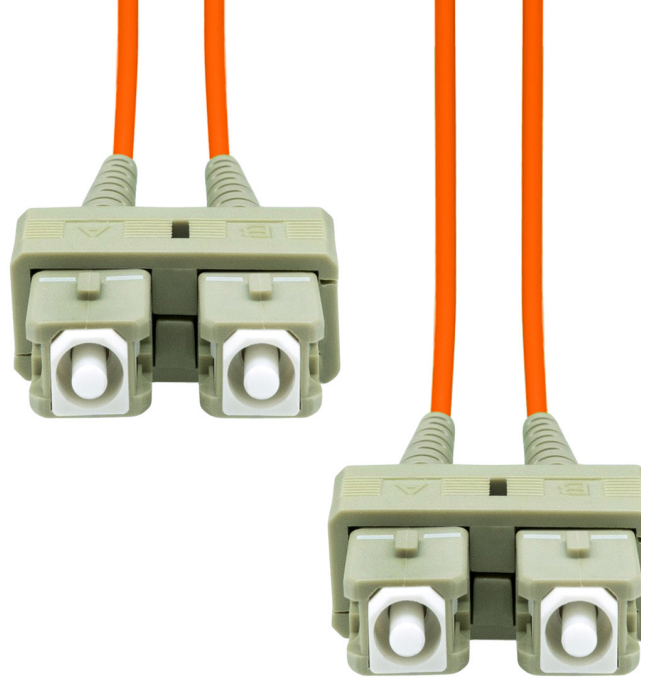

SC-SC UPC OM2 Fiber Cable

7m

Connector 1	SC/UPC
Connector 1 Gender	Male
Connector 2	SC/UPC
Connector 2 Gender	Male
Fiber Optic Type	OM2
Full Duplex	Yes
Fiber Mode Structure	Multi-mode
Cable Type	LSZH
Cable Length	7m
Product Color	Orange
Cable Material	Fiber Optic
Jacket Material	LSZH
Cable Core Diameter	2mm
Cable Cladding Diameter	0.125mm
Bending radius	25 - 50mm
Weight	54g
Insertion Loss	≤ 0.30 dB
Return Loss	≥ 55 dB
Data Transfer Rate	2 Gbps
Operating Temperature	-20° to 70° C
RoHS Compliance	Yes
Country of Origin	China
Plug and Play	Yes

Part no. FO-SCSCOM2D-007

When engineering a high speed and bandwidth heavy network over long distances, there is no doubt that a fiber optic cable network is the most efficient and cost-effective choice.