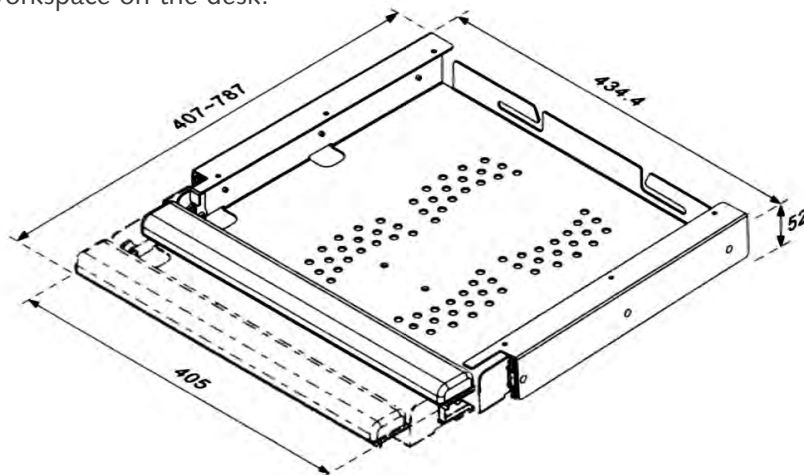

Plenty of space for the computer.

SPECIFICATIONS

- Space-saving and lockable
- Complicates computer thefts
- Frees desktop workspace
- Handle with integrated palm support
- Cable anchor at the rear assures connection of contact devices
- Inner dimensions (mm): width 370, depth 350, height 45 mm
- Part no. 435-ND01