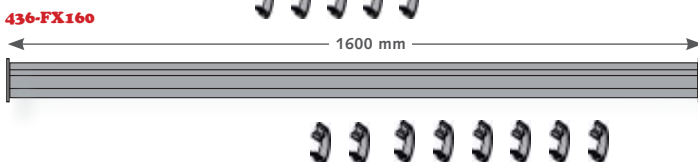

- 436-FX100** Toolbar Rail, 1000 mm
 - 436-FX160** Toolbar Rail, 1600 mm
 - 436-FP42** Pole pairs, complete, 420 mm
 - 436-FP85** Pole pairs, complete, 850 mm
- Total width incl. bracket = rail length + 137 mm.

Can be mounted in sections at 90° and 180° angles.

Conceptum is delivered with clips as standard for rear open cable attachment.

1. Select Rail length

436-FP85
2 poles with clips and desk mount. Bracket, max. table top 85 mm.

436-FP42
2 poles with clips and desk mount. Bracket, max. table top 25 mm.

Dubbel skena, inkl bordsfäste, för den kräsne användaren inom exempelvis övervakning.

2. Select Pole length

- 436-MX100** Conceptum M-Profil, silver, 995 mm
- 436-MX120** Conceptum M-Profil, silver, 1195 mm
- 436-MX140** Conceptum M-Profil, silver, 1395 mm
- 436-MX160** Conceptum M-Profil, silver, 1595 mm
- 436-MX180** Conceptum M-Profil, silver, 1795 mm
- 436-MEND** Conceptum M-Profil, End caps
Comes in pairs for surface mounting.

- 436-MX160W** Conceptum M-Profil, white, 1595 mm
- 436-MX180W** Conceptum M-Profil, white, 1795 mm
- 436-MENDW** Conceptum M-Profil, End caps
Comes in pairs for surface mounting.

Toolbar M-profile

Profile with unique mounting rail for surface or integrated installation in desktop screen. An elegant and rigid assembly with invisible mounting screws. Height 72 mm.