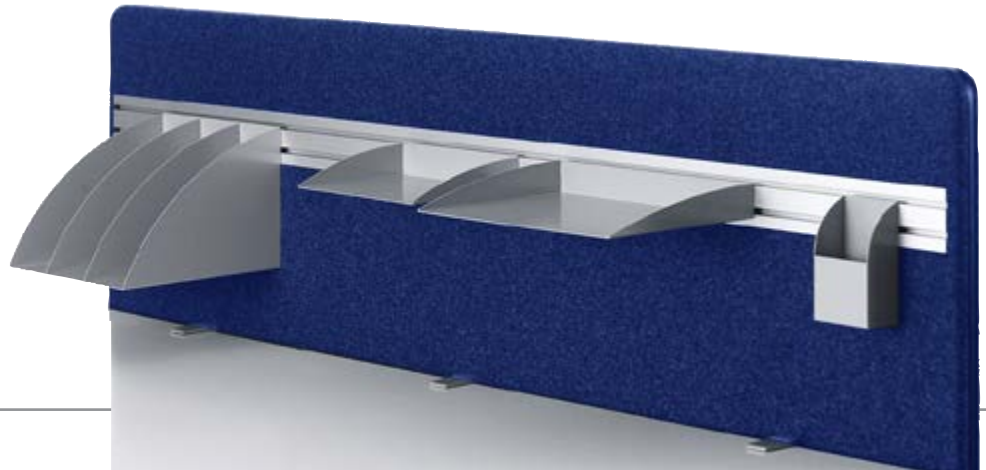

Toolbar F-profile

Our well-known profile unparalleled in the market. A freestanding pole mounting, which can be built to fit your needs. A sturdy and elegant product series that provides a very professional impression.

Monitor Slider – adjust the monitor in height for the best ergonomics.

438-L16P
Monitor bracket model L16P
Vesa 75/100, length 90 mm.

438-L17P
Monitor bracket model L17P
Vesa 75/100, length 130 mm.

438-L18P
Monitor bracket model L18P
Vesa 75/100, length 240 mm.
Also available in white.

Accessories - Storage

An appealing, neutral design that suits most environments. Made in stable steel-metal and powder-lacquered in silver or, alternatively in trendy white.

436-C124 Sorting tray, silver
436-C124W Sorting tray, white
incl. 3 pcs C4 shelves (436-C104)