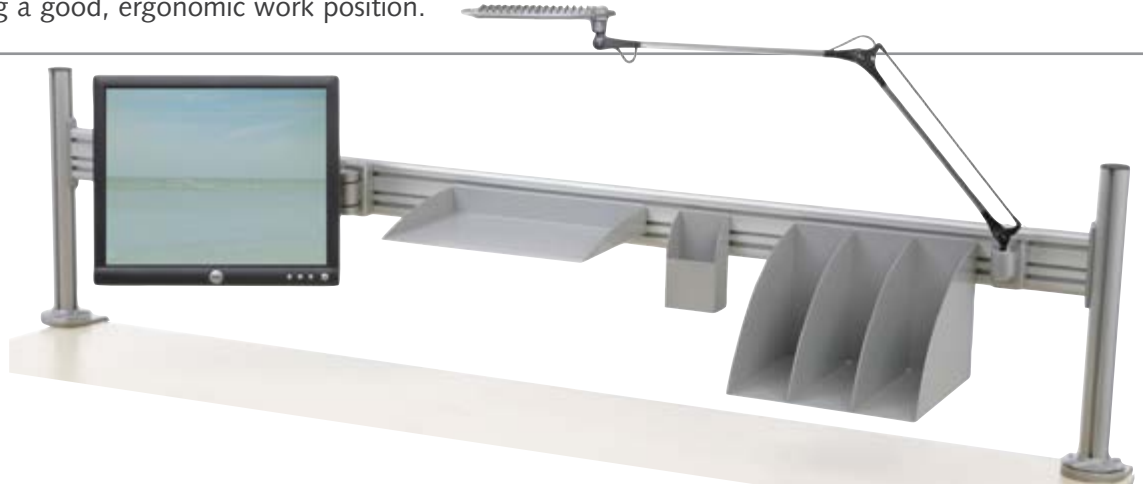

Conceptum™

Conceptum
workdesk organizer

by
Kondator

Professional workplaces

Kondator's professional toolbar-system for wall or desk assembly gives a luxurious, professional and very practical impression. A system for work desks of the future which frees work space and creates more space on the desk while providing a good, ergonomic work position.

Toolbar F-profile

Our well-known profile unparalleled in the market. A freestanding pole mounting, which can be built to fit your needs. A sturdy and elegant product series that provides a very professional impression.

Can be mounted in sections at 90° and 180° angles.

Conceptum is delivered with clips as standard for rear open cable attachment.

1. Select Rail length

436-FP85
2 poles with clips and desk mount. Bracket, max. table top 85 mm.

Total depth of only 16 mm with pre-drilled mounting rail.

Surface mounting

Integrated mounting

Practical accessories

The Toolbar-assortment includes a number of different accessories to provide a comfortable and practical workplace. Everything is designed to combine both elegance and functionality.