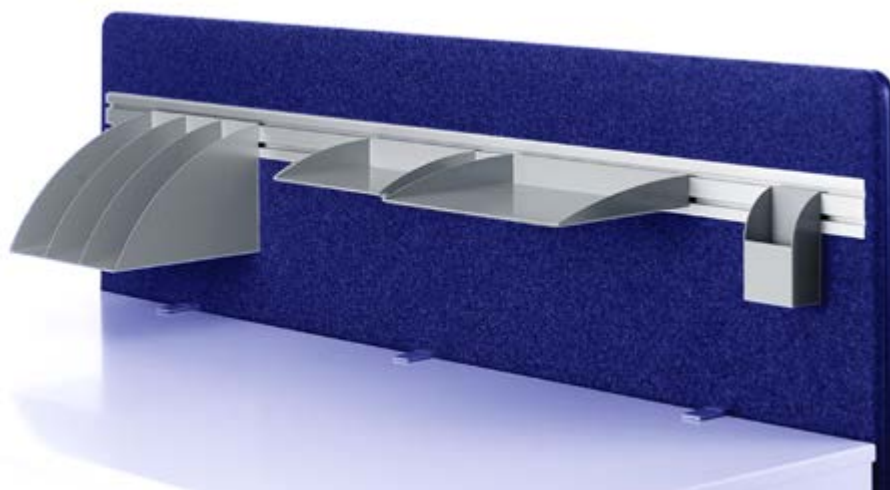

Conceptum™

Conceptum
workdesk organizer

by
Kondator

Professional workplaces

Kondator's professional toolbar-system for wall or desk assembly gives a luxurious, professional and very practical impression. A system for work desks of the future which frees work space and creates more space on the desk while providing a good, ergonomic work position.

Toolbar F-profile

Our well-known profile unparalleled in the market. A freestanding pole mounting, which can be built to fit your needs. A sturdy and elegant product series that provides a very professional impression.

Can be mounted in sections at 90° and 180° angles.

Conceptum is delivered with clips as standard for rear open cable attachment.

1. Select Rail length

436-FP85
2 poles with clips and desk mount. Bracket, max. table top 85 mm.

Total depth of only 16 mm with pre-drilled mounting rail.

Surface mounting

Integrated mounting

Practical accessories

The Toolbar-assortment includes a number of different accessories to provide a comfortable and practical workplace. Everything is designed to combine both elegance and functionality.