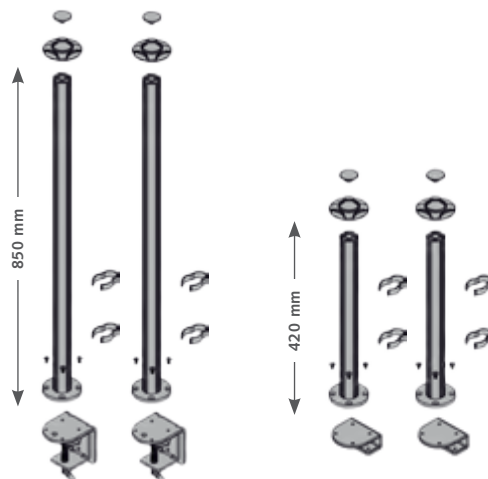

- 436-FX100** Toolbar Rail, 1000 mm
 - 436-FX160** Toolbar Rail, 1600 mm
 - 436-FP42** Pole pairs, complete, 420 mm
 - 436-FP85** Pole pairs, complete, 850 mm
- Total width incl. bracket = rail length + 137 mm.

Accessories

- 438-PADK** Module, Hidden channels, length 300 mm
- 438-502A** Cables pass through the desk fixtur

F Profile mounting, front with two or three tracks.

Accessory
438-PADK Hidden channels for elegant cable drawing.

Can be mounted in sections at 90° and 180° angles.

Conceptum is delivered with clips as standard for rear open cable attachment.

1. Select Rail length

436-FP85
2 poles with clips and desk mount. Bracket, max. table top 85 mm.

436-FP42
2 poles with clips and desk mount. Bracket, max. table top 25 mm.

Dubbel skena, inkl bordsfäste, för den kräsne användaren inom exempelvis övervakning.

2. Select Pole length

- 436-MX100** Conceptum M-Profil, silver, 995 mm
- 436-MX120** Conceptum M-Profil, silver, 1195 mm
- 436-MX140** Conceptum M-Profil, silver, 1395 mm
- 436-MX160** Conceptum M-Profil, silver, 1595 mm
- 436-MX180** Conceptum M-Profil, silver, 1795 mm
- 436-MEND** Conceptum M-Profil, End caps
Comes in pairs for surface mounting.